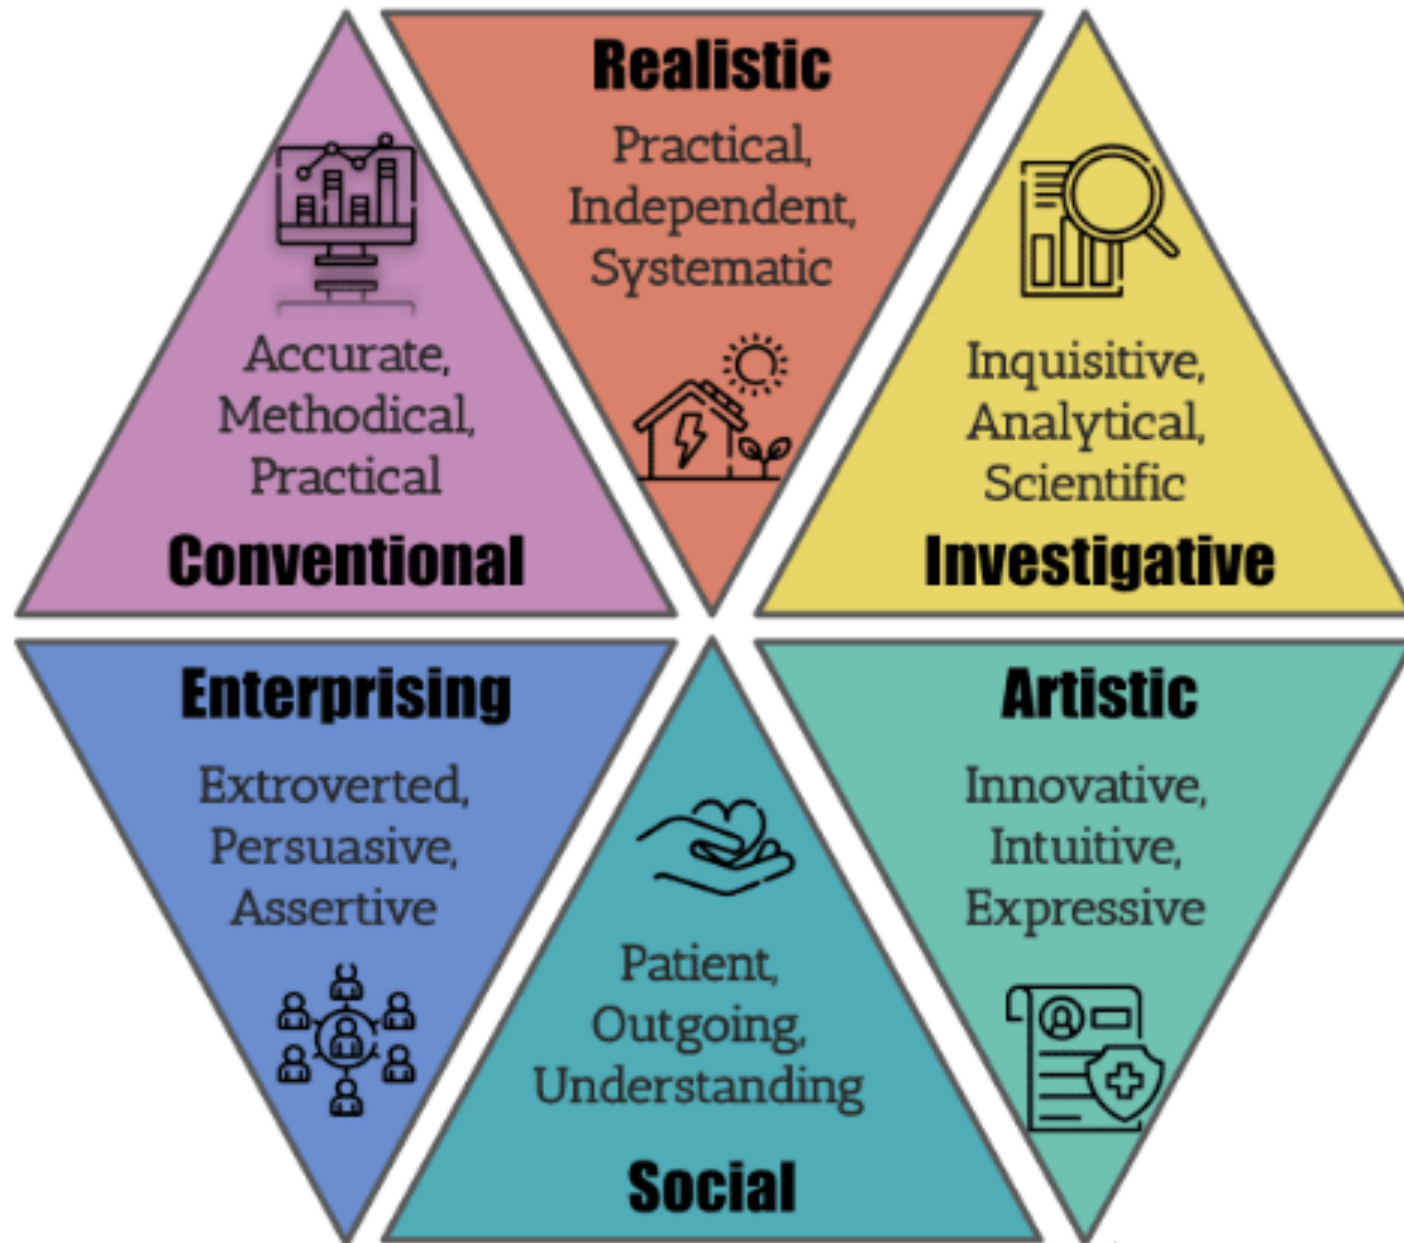

University of
New Haven

Start Your Career Adventure

Career Development Center

The CDC is your place for anything internship and career related!

We bring career information and preparation to you

newhaven.edu/CDC

Your career adventure starts with a personal assessment

- Complete the Holland Interest Assessment
- Be honest
- Get your Holland Code

<https://tinyurl.com/mu-ptdxc7>

SCAN ME

University of
New Haven

SOAR

Stand up

SOAR

Stand up

Listen to the details of the job

Sit down when you no longer
want to do this job

**Would you do
this job?**

What it all Means:

Applying Your Holland Code to Your Career

Who you are is connected to what you will do (career)

Understand your skills and interests

Work environments are key to career happiness

Determine what “success” means to you

Skills + Personality + Interest = Career Fit

Your next steps:

- Continue to **self-assess and explore** options
- **Get involved** on campus
- Take advantage of **experiential opportunities**
- **Get help** from CDC, faculty, staff, and peers
- Build your **path to success** one semester at a time